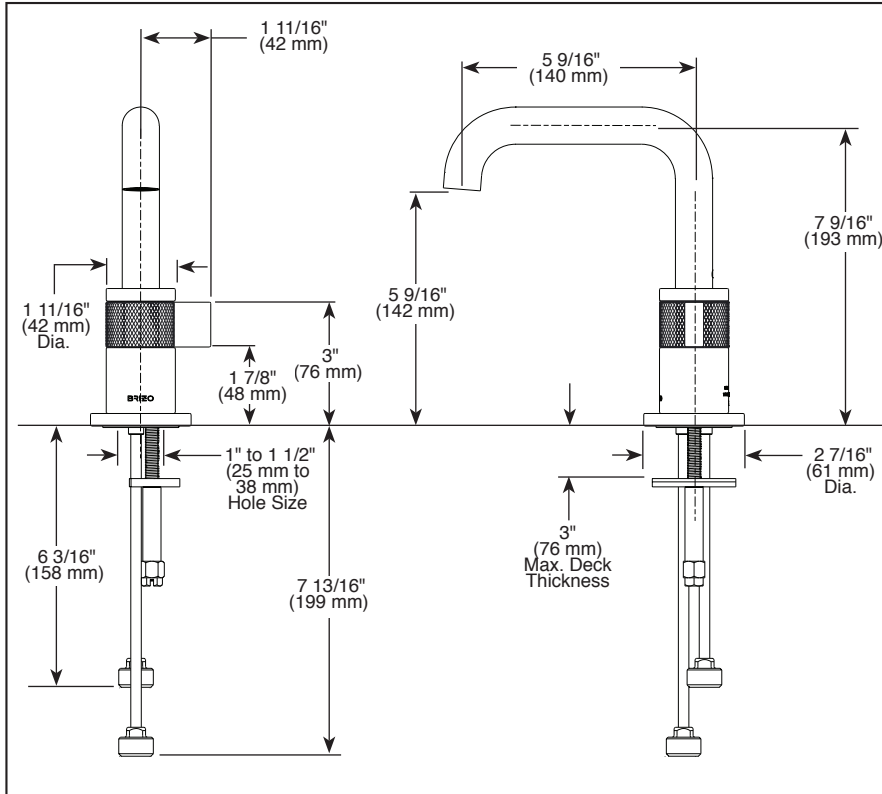

## BATHROOM FAUCET

- Litze® Collection
- Single Handle Deck Mount

Submitted Model No.: \_\_\_\_\_

Specific Features: \_\_\_\_\_

### STANDARD SPECIFICATIONS:

- Max. flow rate 1.5 gpm @ 60 psi, 5.7 L/min @ 414 kPa
- Max. flow rate (ECO models only) 1.2 gpm @ 60 psi, 4.5 L/min @ 414 kPa
- Knurl or Teak accents
- Control mechanism - 28 mm ceramic mixing cartridge with metal stem and 90° rotation
- 1/2-14 NPSM threaded inlets
- Spout features hidden water efficient laminar flow aerator
- Solid brass fabricated body
- Drain sold separately